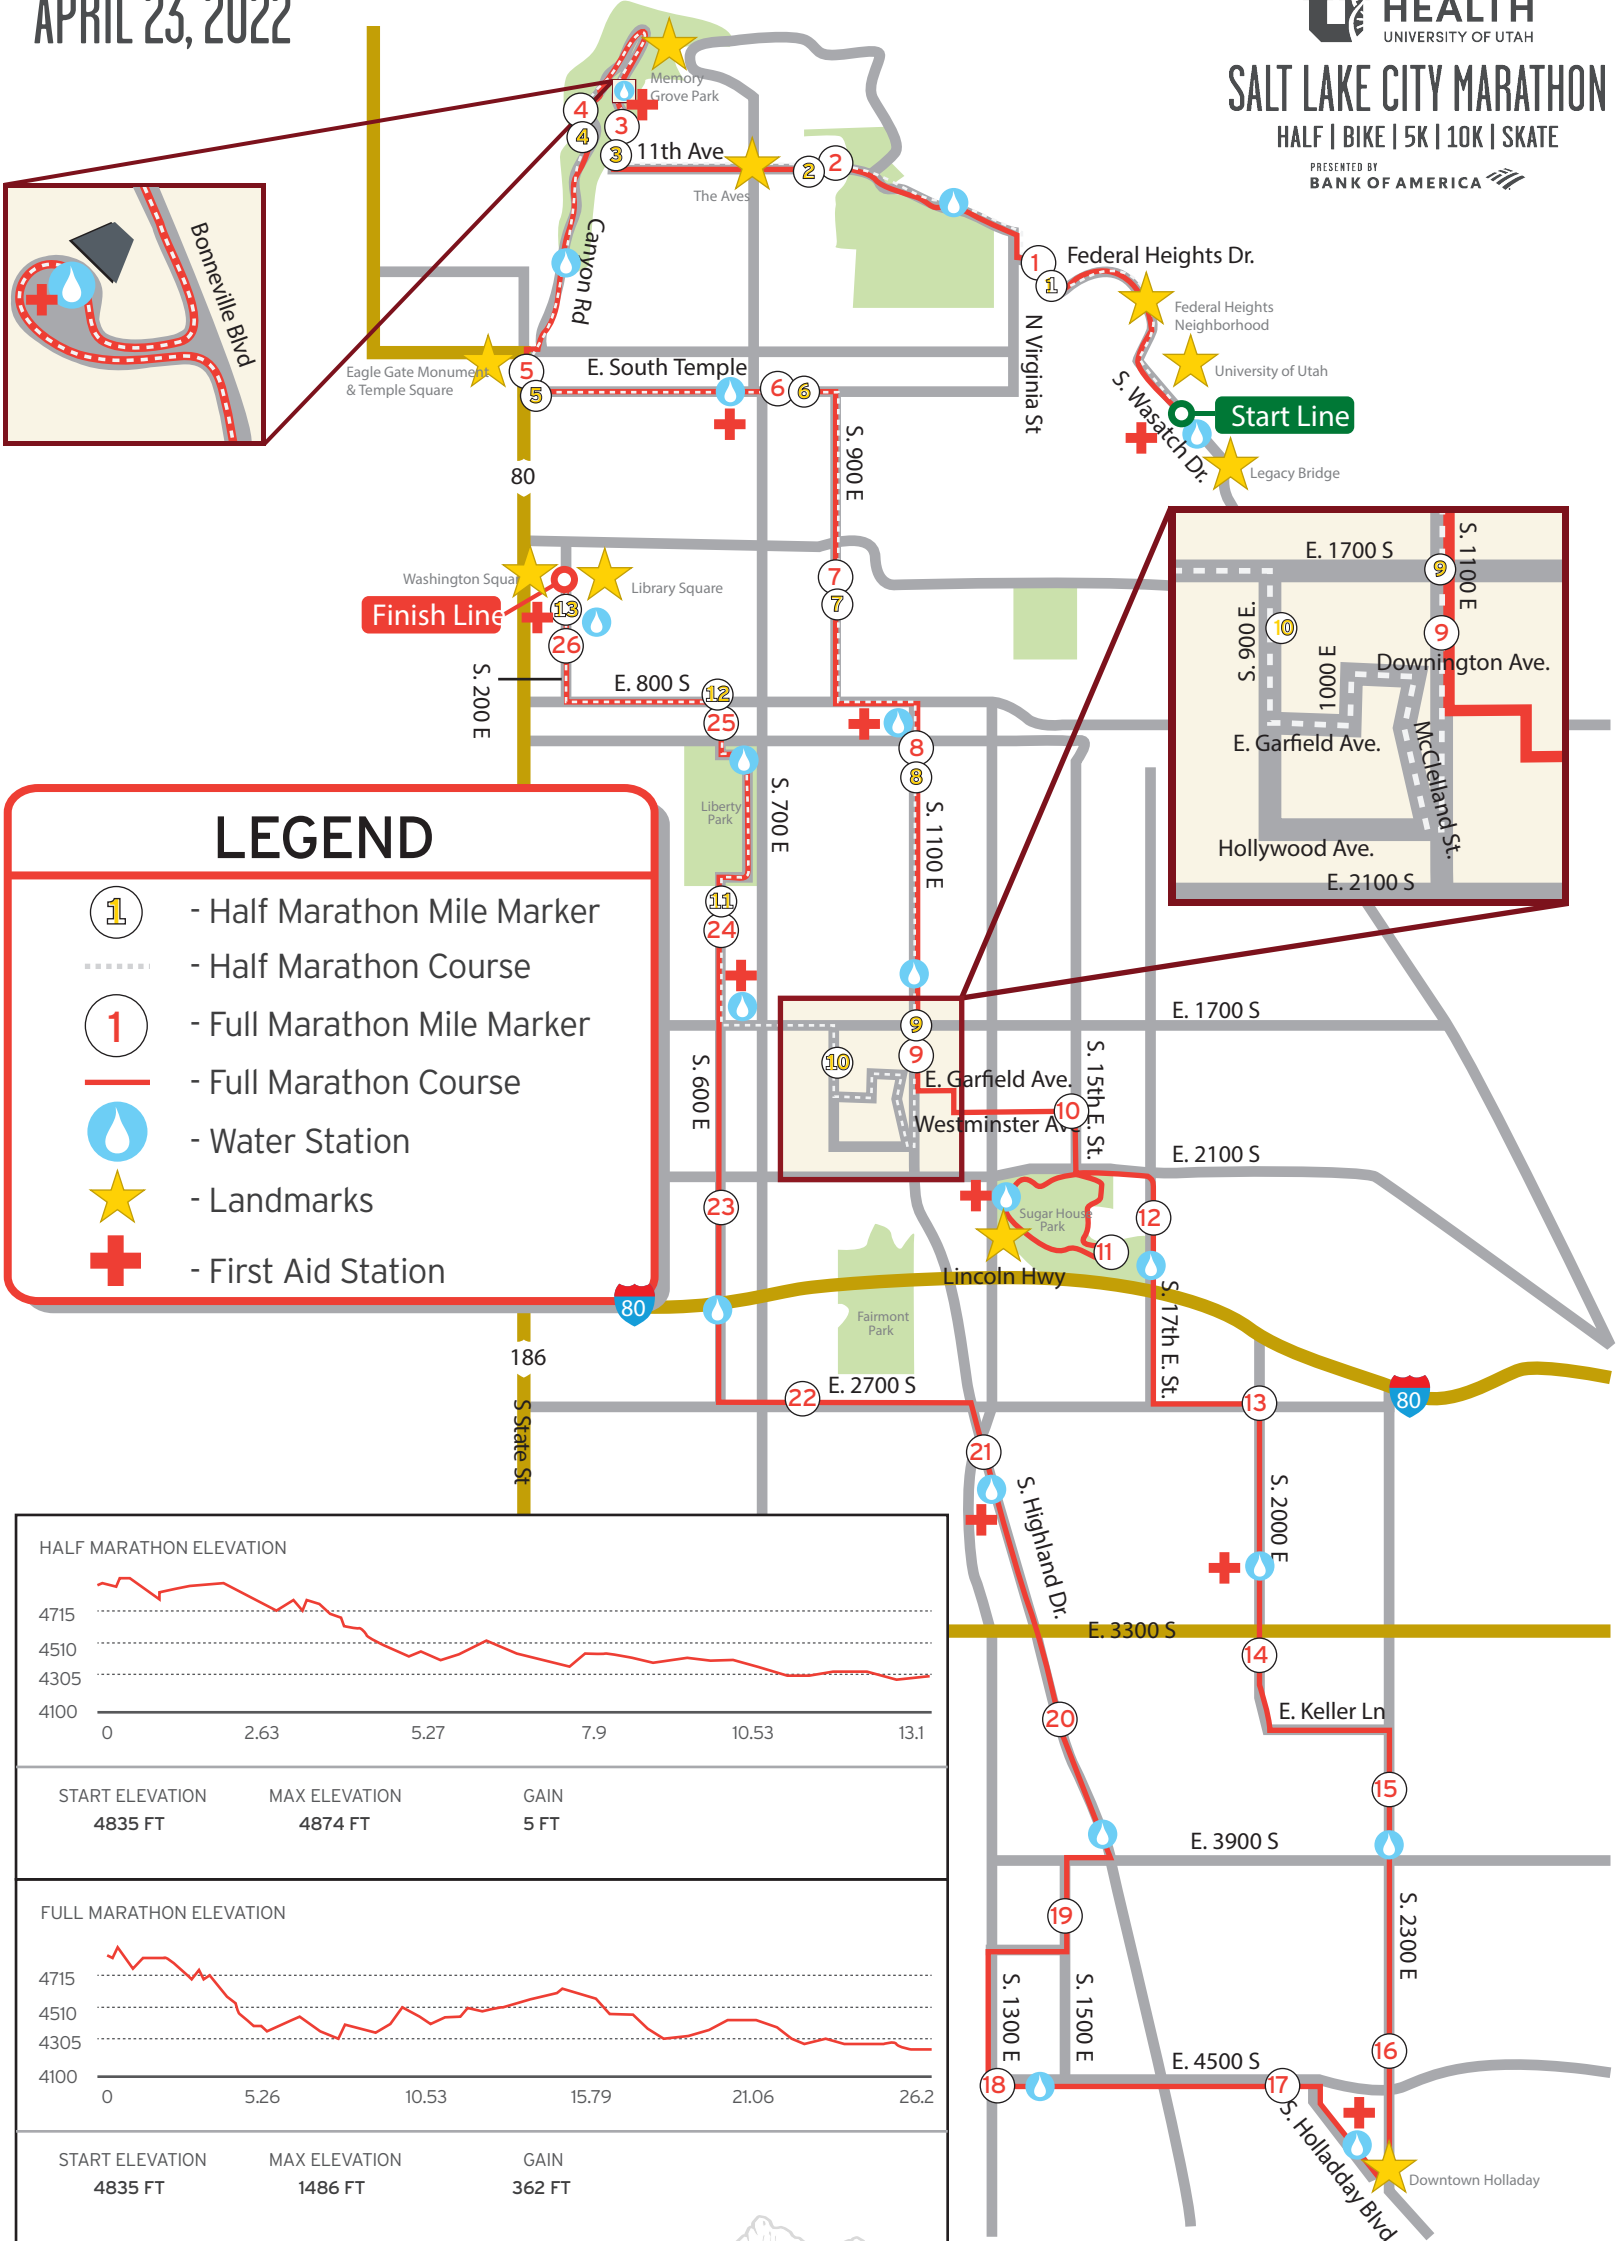

2022 MARATHON & HALF MARATHON COURSE MAP

APRIL 23, 2022

HEALTH
UNIVERSITY OF UTAH

SALT LAKE CITY MARATHON

HALF | BIKE | 5K | 10K | SKATE

PRESENTED BY
BANK OF AMERICA

LEGEND

- Half Marathon Mile Marker
- Half Marathon Course
- Full Marathon Mile Marker
- Full Marathon Course
- Water Station
- Landmarks
- First Aid Station