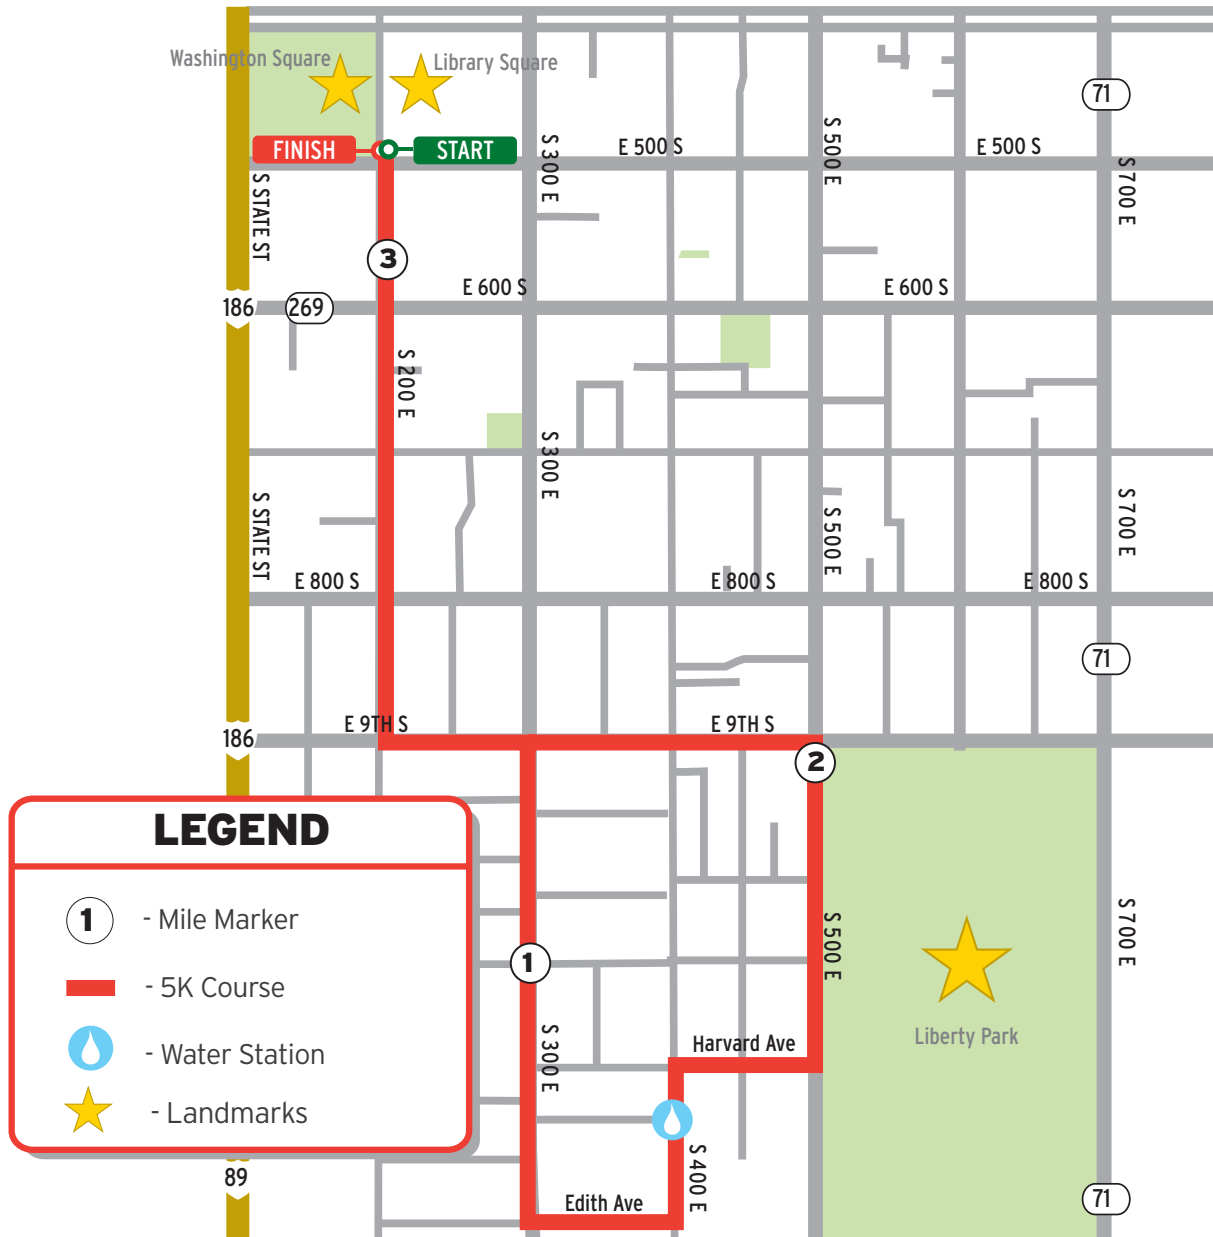

2019 5K COURSE MAP

APRIL 13, 2019

LEGEND

- 1 - Mile Marker
- 5K Course
- 💧 - Water Station
- ★ - Landmarks

ELEVATION (ft)