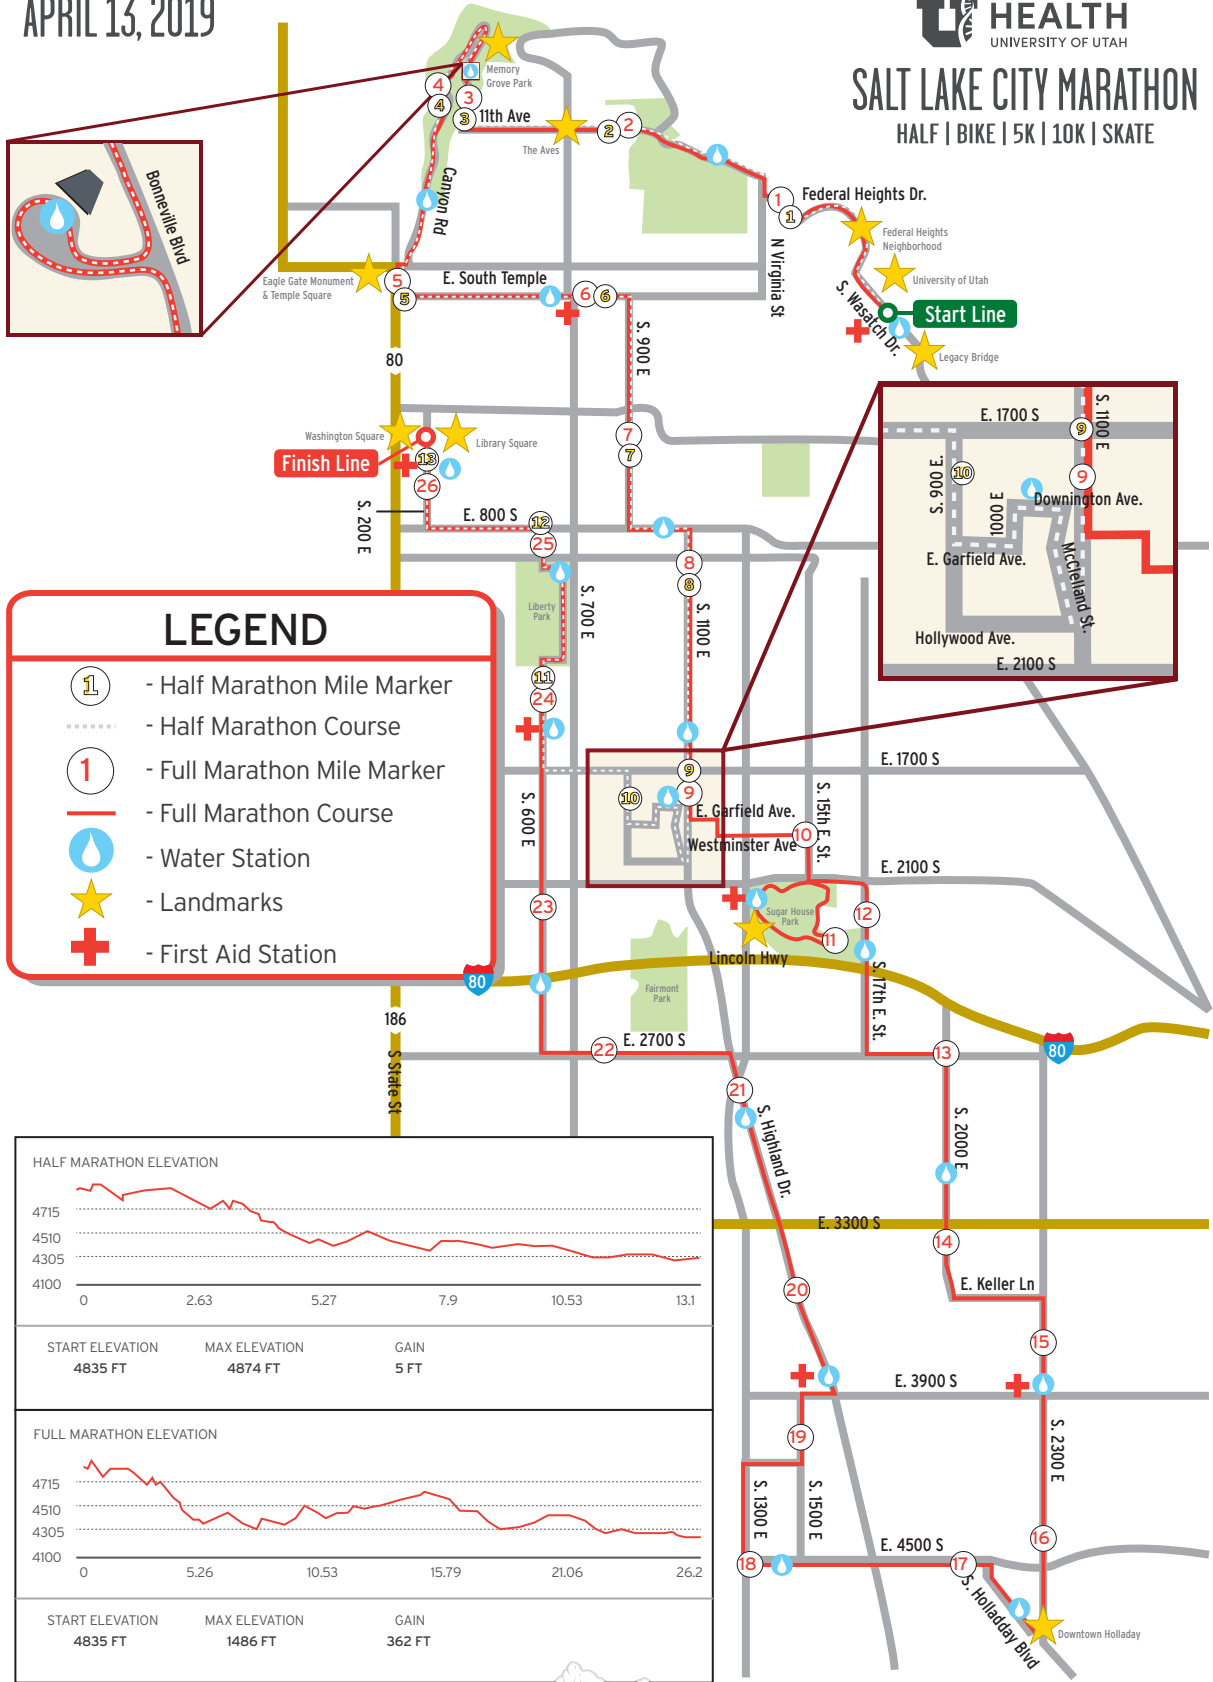

2019 MARATHON & HALF MARATHON COURSE MAP

APRIL 13, 2019

SALT LAKE CITY MARATHON

HALF | BIKE | 5K | 10K | SKATE

LEGEND

- Half Marathon Mile Marker
- - Half Marathon Course
- Full Marathon Mile Marker
- - Full Marathon Course
- Water Station
- Landmarks
- First Aid Station