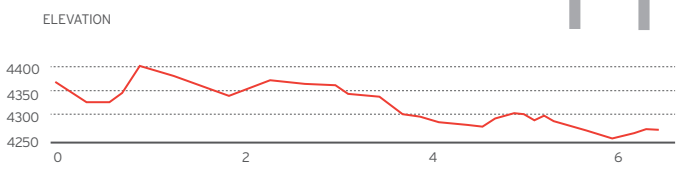

# 2019 10K RUN COURSE MAP

APRIL 13, 2019

**SALT LAKE CITY MARATHON**  
 HALF | BIKE | 5K | 10K | SKATE

### LEGEND

- ① - Mile Marker
- - 10K Run Course
- 💧 - Water Station
- + - First Aid Station

START ELEVATION 43745 FT	MAX ELEVATION 4410 FT	GAIN 144 FT
-----------------------------	--------------------------	----------------