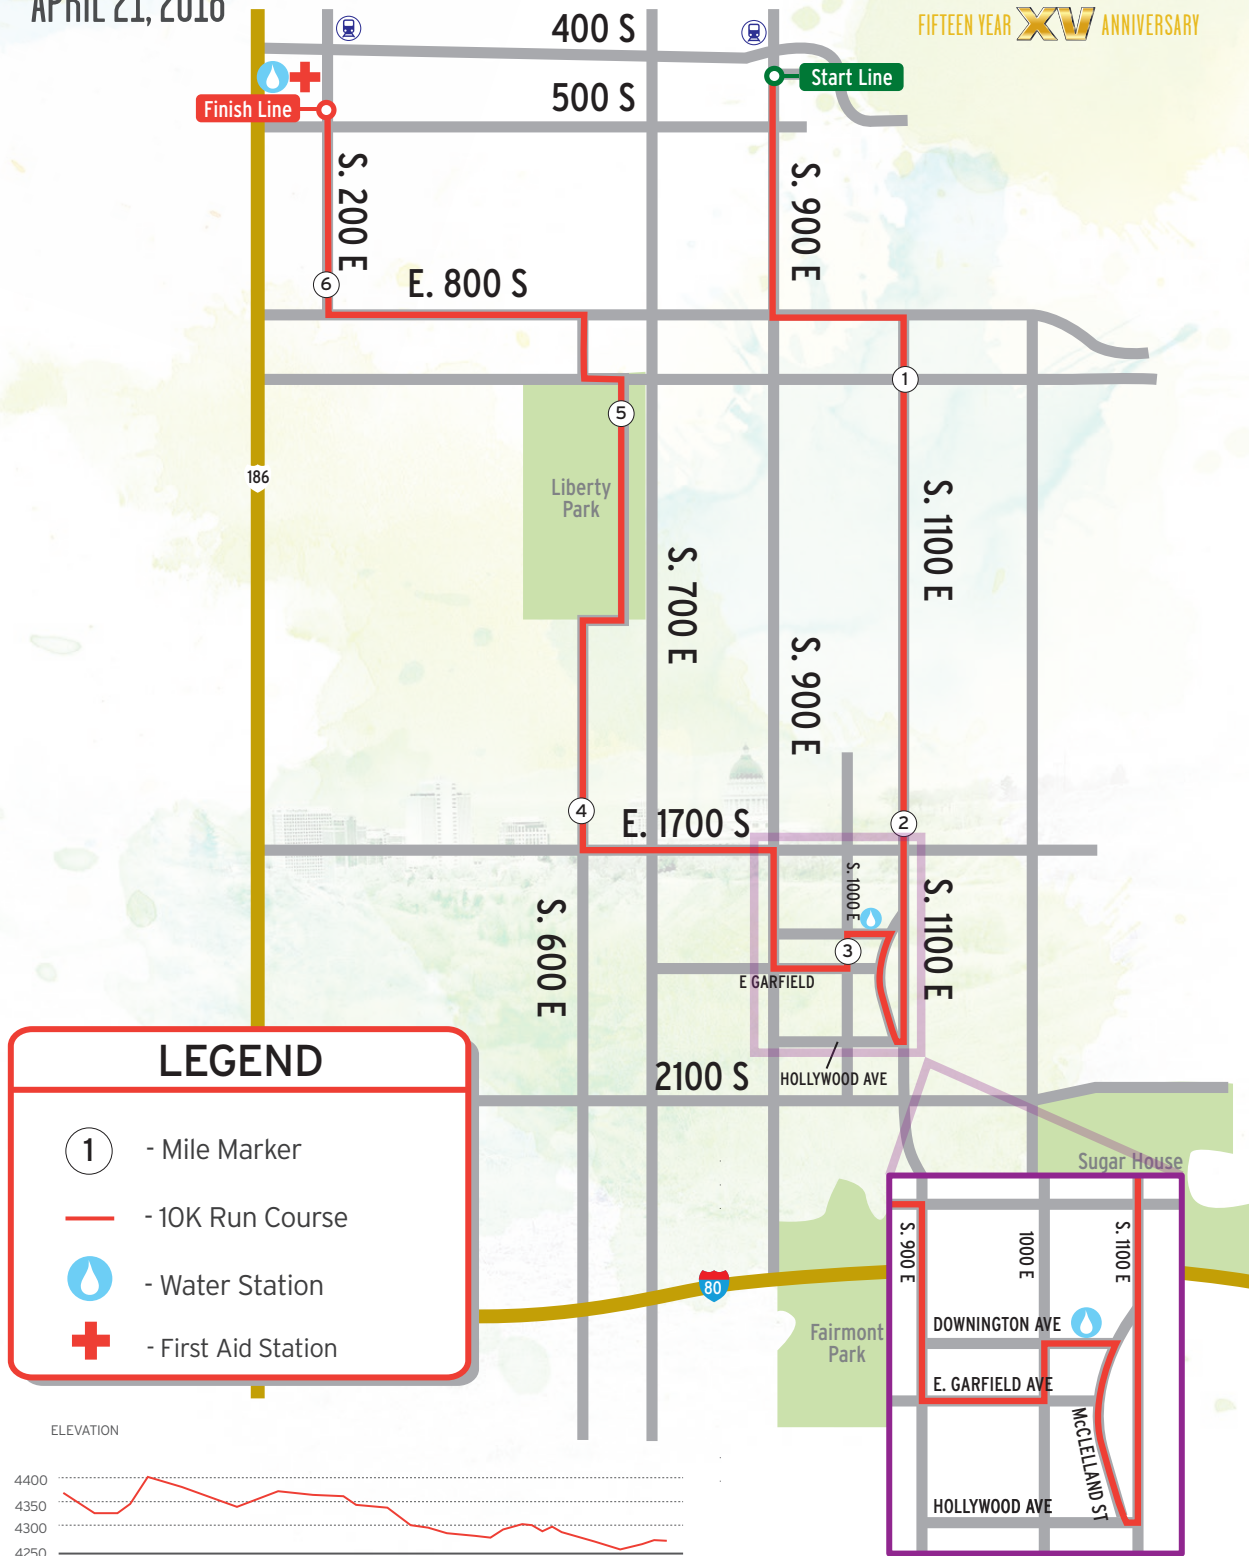

# 2018 10K RUN COURSE MAP

APRIL 21, 2018

ALASKA AIRLINES  
SALT LAKE CITY MARATHON  
FIFTEEN YEAR **XV** ANNIVERSARY

### LEGEND

- ① - Mile Marker
- - 10K Run Course
- 💧 - Water Station
- + - First Aid Station

START ELEVATION	MAX ELEVATION	GAIN
43745 FT	4410 FT	144 FT